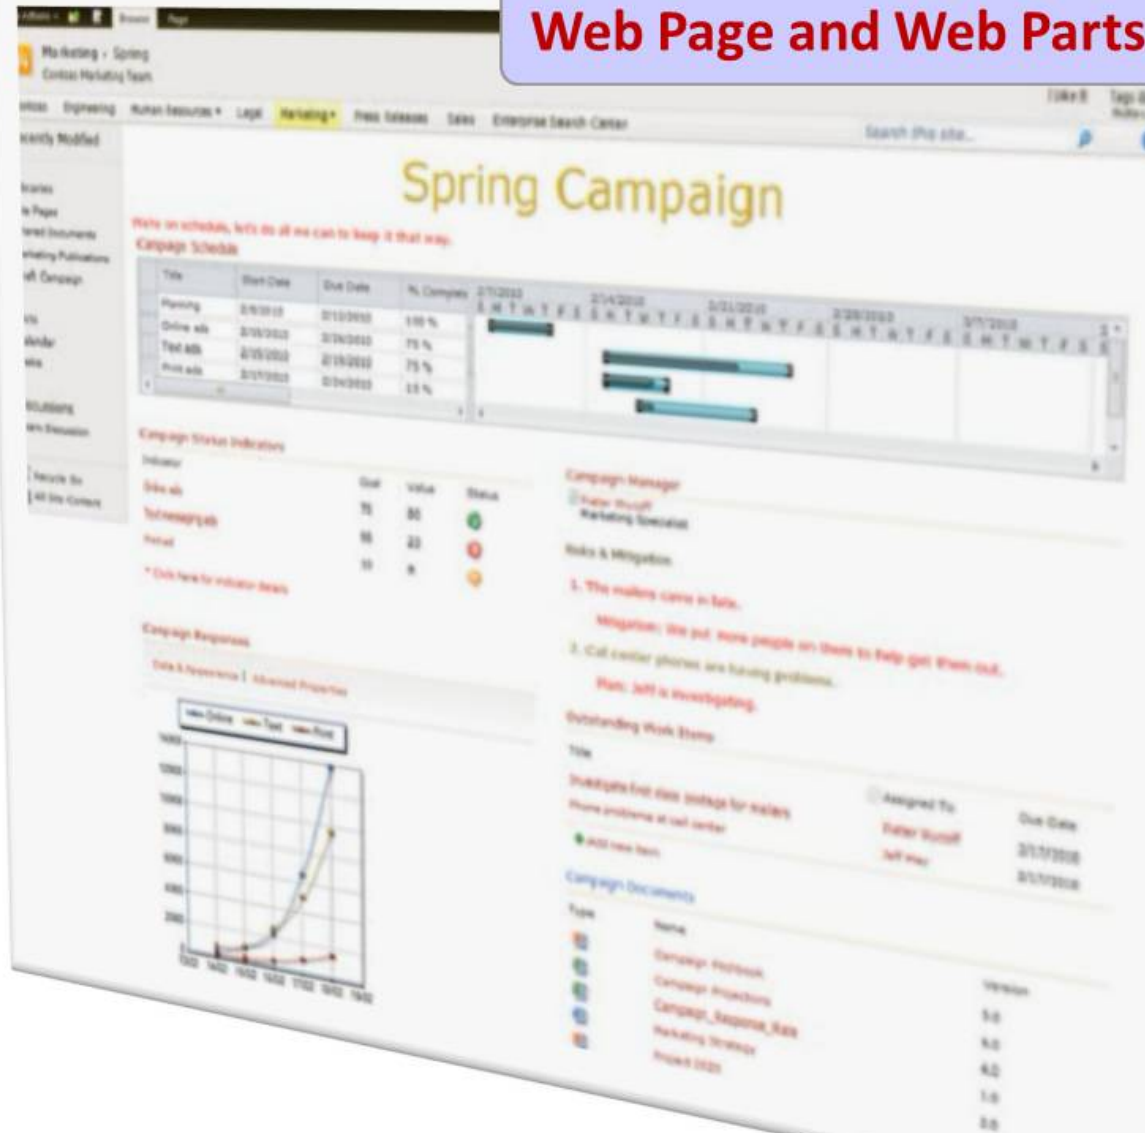

What is a SharePoint Composite?

A SharePoint Composite is a

- **Do-it-yourself** business solution that you can create quickly by assembling the basic building blocks of functionality available.

Business solutions:

Business logic

Price] /
T(Modified,"YYYY"),
Purchase Date],"YYYY"))

Data sources

Build Solutions on the SharePoint Platform

User Interface

Business Logic

Data Sources

SharePoint Infrastructure