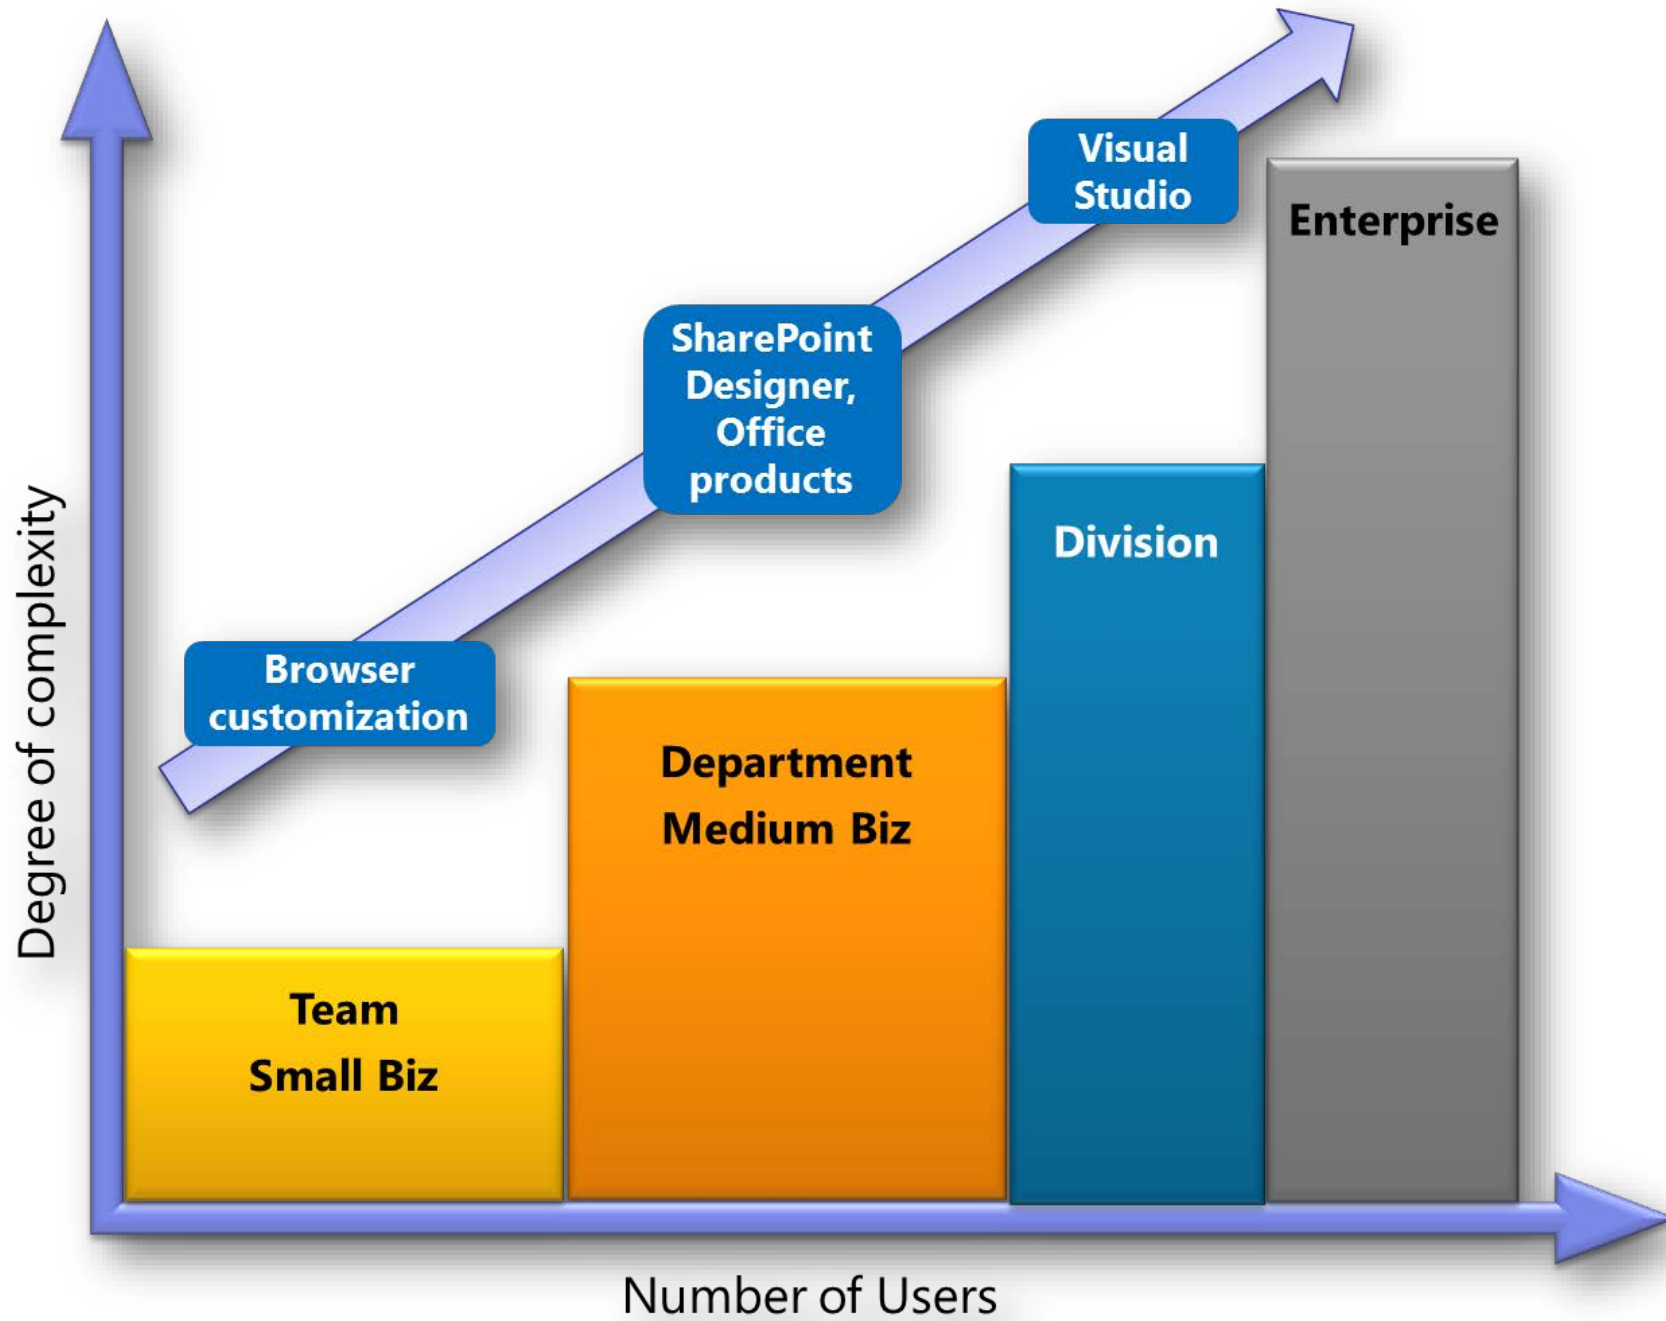

What is a SharePoint Composite?

A SharePoint Composite is a

- **Do-it-yourself** business solution that you can create quickly by assembling the basic building blocks of functionality available.

Business solutions:

1. Browser-based customizations
2. Custom forms and workflows
3. SPD 2013 and InfoPath 2013
4. Low-code enhancements (JavaScript, Web Services, and REST)
5. Visual Studio complete solutions

Web Page and Web Parts

Business logic

Price] /
T(Modified,"YYYY"),
Purchase Date],"YYYY"))

Data sources

Build Solutions on the SharePoint Platform

User Interface

Business Logic

Data Sources

SharePoint Infrastructure